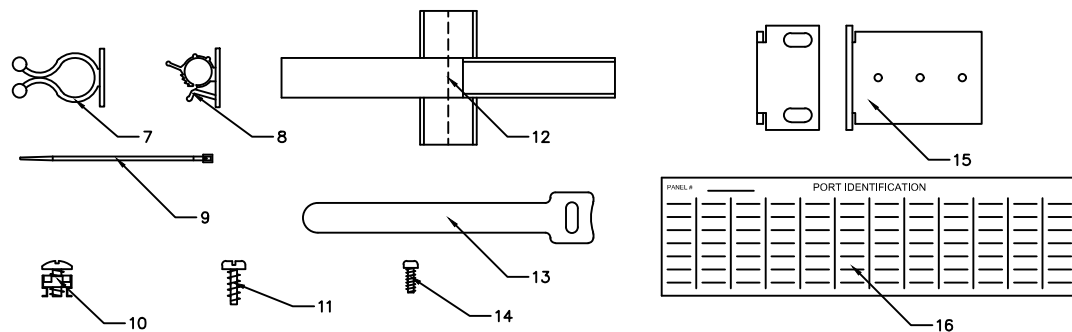

PART #	PART DESCRIPTION	QTY.
1	BACK COVER	1
2	ENCLOSURE	1
3	TOP COVER	1
4	GROUNDING BAR	1
5	GROMMET	4
6	CABLE RADIUS GUIDE	2
7	MOUNTING TWIST TIES	4
8	ADJUSTABLE CABLE GUIDES	4
9	TIE WRAPS	10
10	CABINET MOUNTING CLIPS & SCREWS	4
11	SCREWS	4
12	VELCRO CABLE LOOP	4
13	VELCRO CABLE GUIDE	1
14	MOUNTING BRACKET LOCKING SCREWS	4
15	MOUNTING BRACKET	2
16	LABEL	4

NOTE:
1. INCHES [mm] DIMENSIONS ARE REFERENCE.

ALLEN TEL PRODUCTS, INC.
30 TV5 DRIVE, HENDERSON, NEVADA 89014

GB324
FIBER OPTIC RACK MOUNT 1RU CABINET